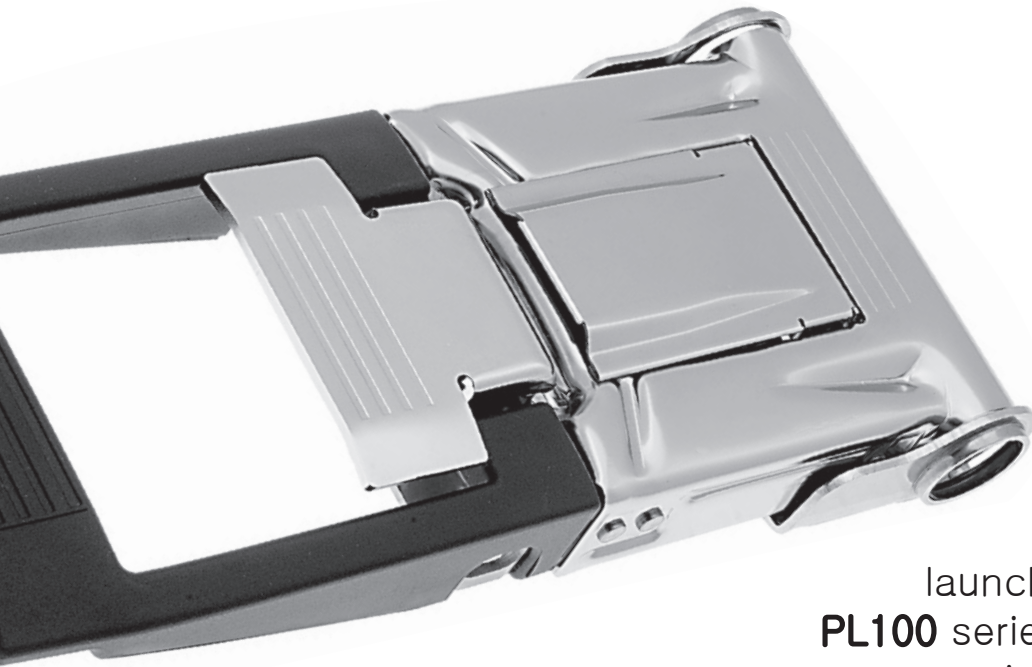

the **New** DOOR LOCK Ø27 **PL 100**

After more than 40 years of experience on all markets and more than one million locks sold in its recent history, Pastore & Lombardi launches its latest range, the **PL100** series, named after the 100 anniversary of the company.

The new range comes from the sum of design and experience of the company history, optimizing quality, design, and, above all, functionality. **PL100** rear door lock is designed for an easier use: the large ergonomic handle together with the new opening button gives an improved operational smoothness. Laboratory and pilot customers' tests confirmed the great performance of this new locking system. New additional seal accommodations help to meet both customs and corporate needs.

The new lock range will partner the current models, making the company range the most comprehensive in the market.

PL100 program includes a completely new series of recessed locks.